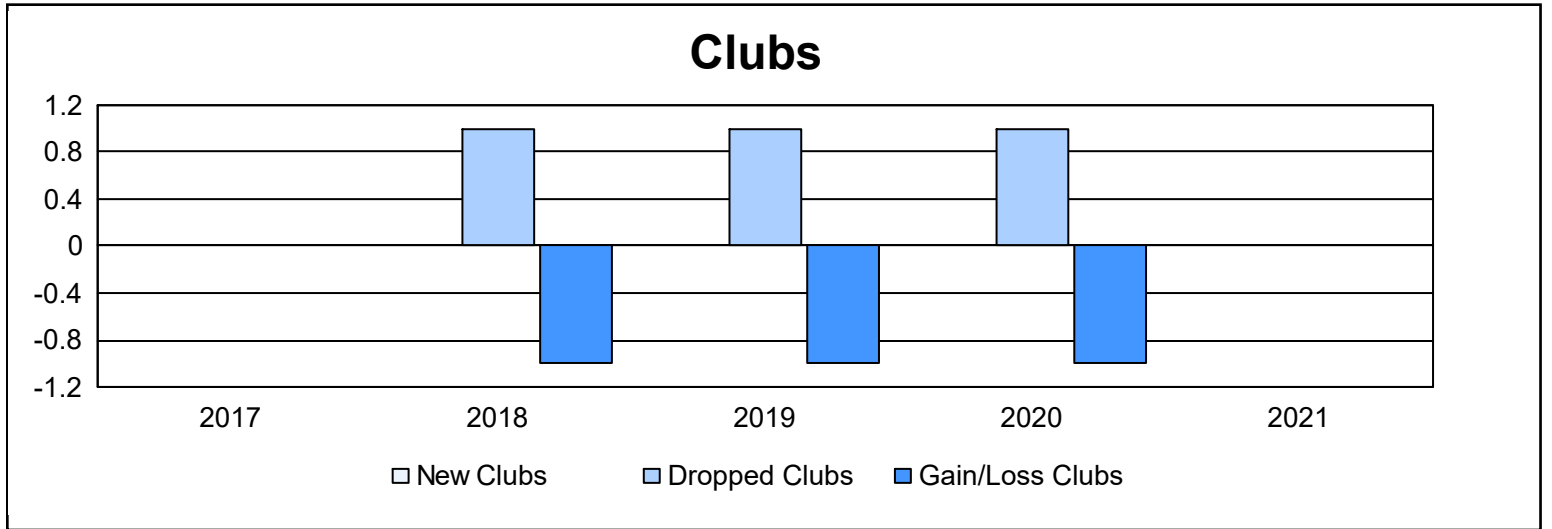

Year	New Clubs	Dropped Clubs	Gain/ Loss Clubs	New Members	Charter Members	Reinstate Members	Transfer Members	Total Member Added	Total Members Dropped	Gain/ Loss Members
2016-2017	0	0	0	24	0	1	2	27	33	-6
2017-2018	0	1	-1	7	1	0	1	9	27	-18
2018-2019	0	1	-1	23	0	1	0	24	25	-1
2019-2020	0	1	-1	7	0	0	0	7	44	-37
2020-2021	0	0	0	15	0	0	2	17	30	-13
Average	0	1	-1	15	0	0	1	17	32	-15

Membership Composition June 2021 Cumulative

Gender Composition June 2021 Cumulative