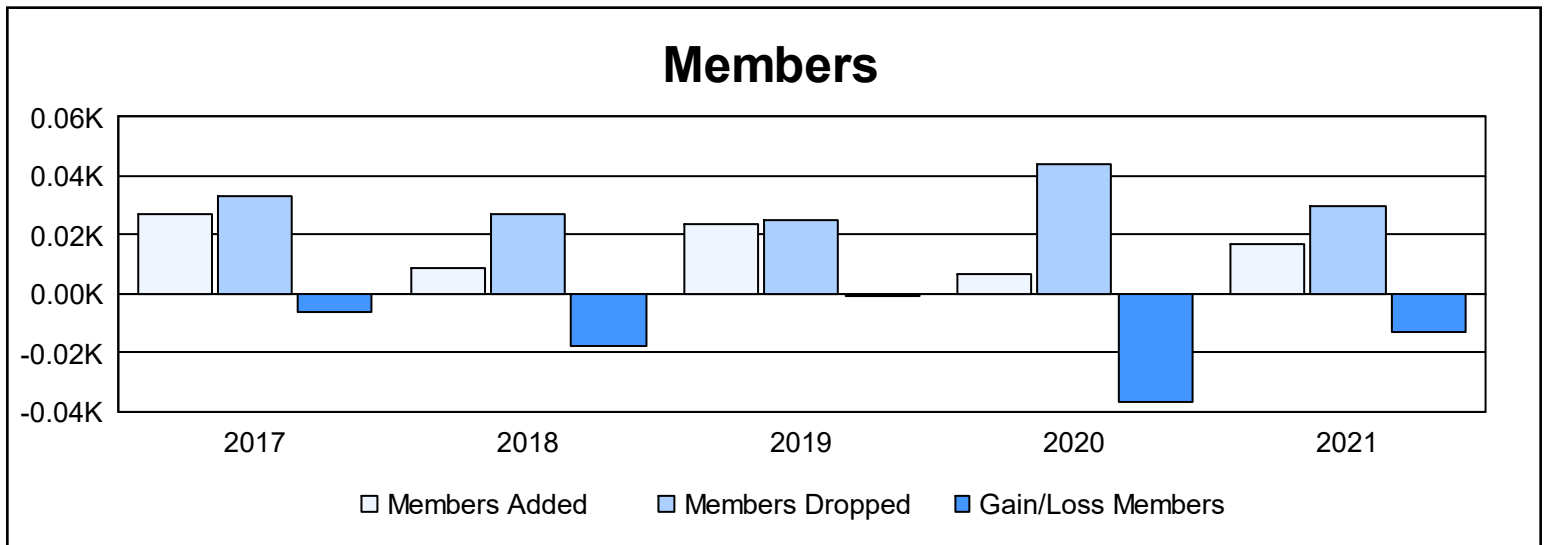

Year	New Clubs	Dropped Clubs	Gain/ Loss Clubs	New Members	Charter Members	Reinstate Members	Transfer Members	Total Member Added	Total Members Dropped	Gain/ Loss Members
2016-2017	0	0	0	24	0	1	2	27	33	-6
2017-2018	0	1	-1	7	1	0	1	9	27	-18
2018-2019	0	1	-1	23	0	1	0	24	25	-1
2019-2020	0	1	-1	7	0	0	0	7	44	-37
2020-2021	0	0	0	15	0	0	2	17	30	-13
Average	0	1	-1	15	0	0	1	17	32	-15

Membership Composition June 2021 Cumulative

Gender Composition June 2021 Cumulative