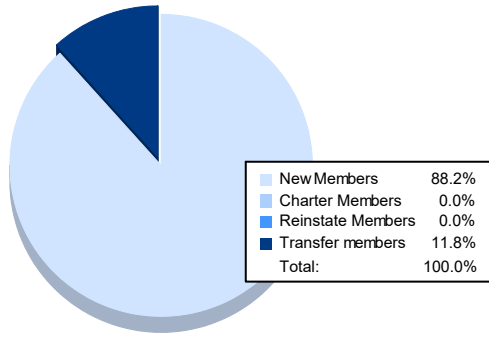

Year	New Clubs	Dropped Clubs	Gain/ Loss Clubs	New Members	Charter Members	Reinstate Members	Transfer Members	Total Member Added	Total Members Dropped	Gain/ Loss Members
2016-2017	0	0	0	24	0	1	2	27	33	-6
2017-2018	0	1	-1	7	1	0	1	9	27	-18
2018-2019	0	1	-1	23	0	1	0	24	25	-1
2019-2020	0	1	-1	7	0	0	0	7	44	-37
2020-2021	0	0	0	15	0	0	2	17	30	-13
Average	0	1	-1	15	0	0	1	17	32	-15

Membership Composition June 2021 Cumulative

Gender Composition June 2021 Cumulative